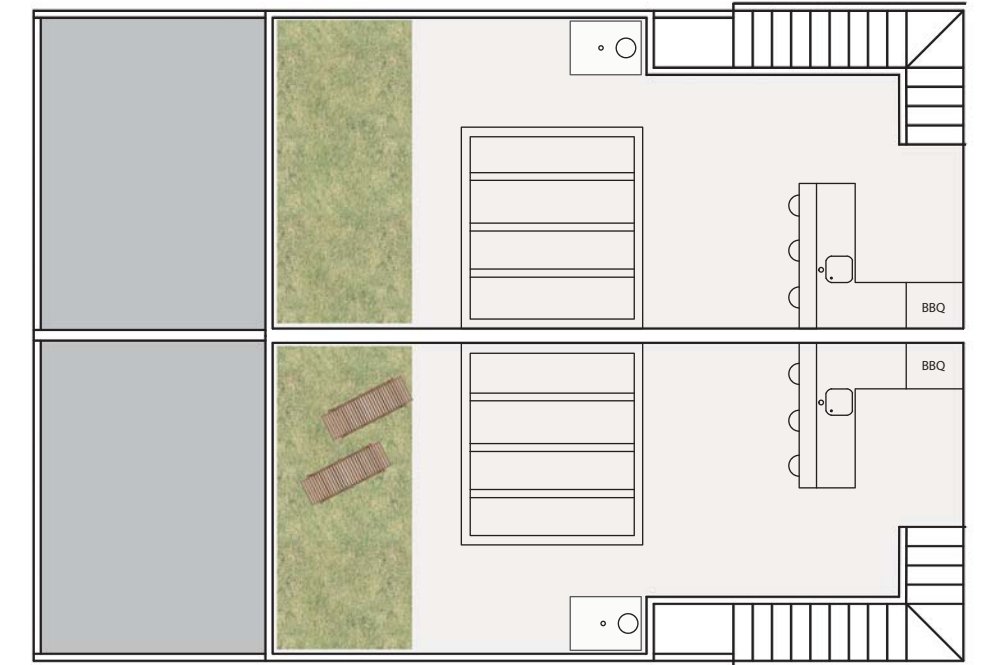

FIRST FLOOR

SECOND FLOOR

SOLARIUM

EXCLUSIVE SEMI DETACHED VILLAS
PANORAMA
 • SERENA GOLF & BEACH RESORT •

DIMENSIONS

PLOT	153 m ²
FIRST FLOOR BUILDING	55.60 m ²
SECOND FLOOR BUILDING	43.00 m ²
PORCH FF	4.45 m ²
TERRACE SF	16.70 m ²
GARDEN	92.95 m ²
SOLARIUM	43.50 m ²