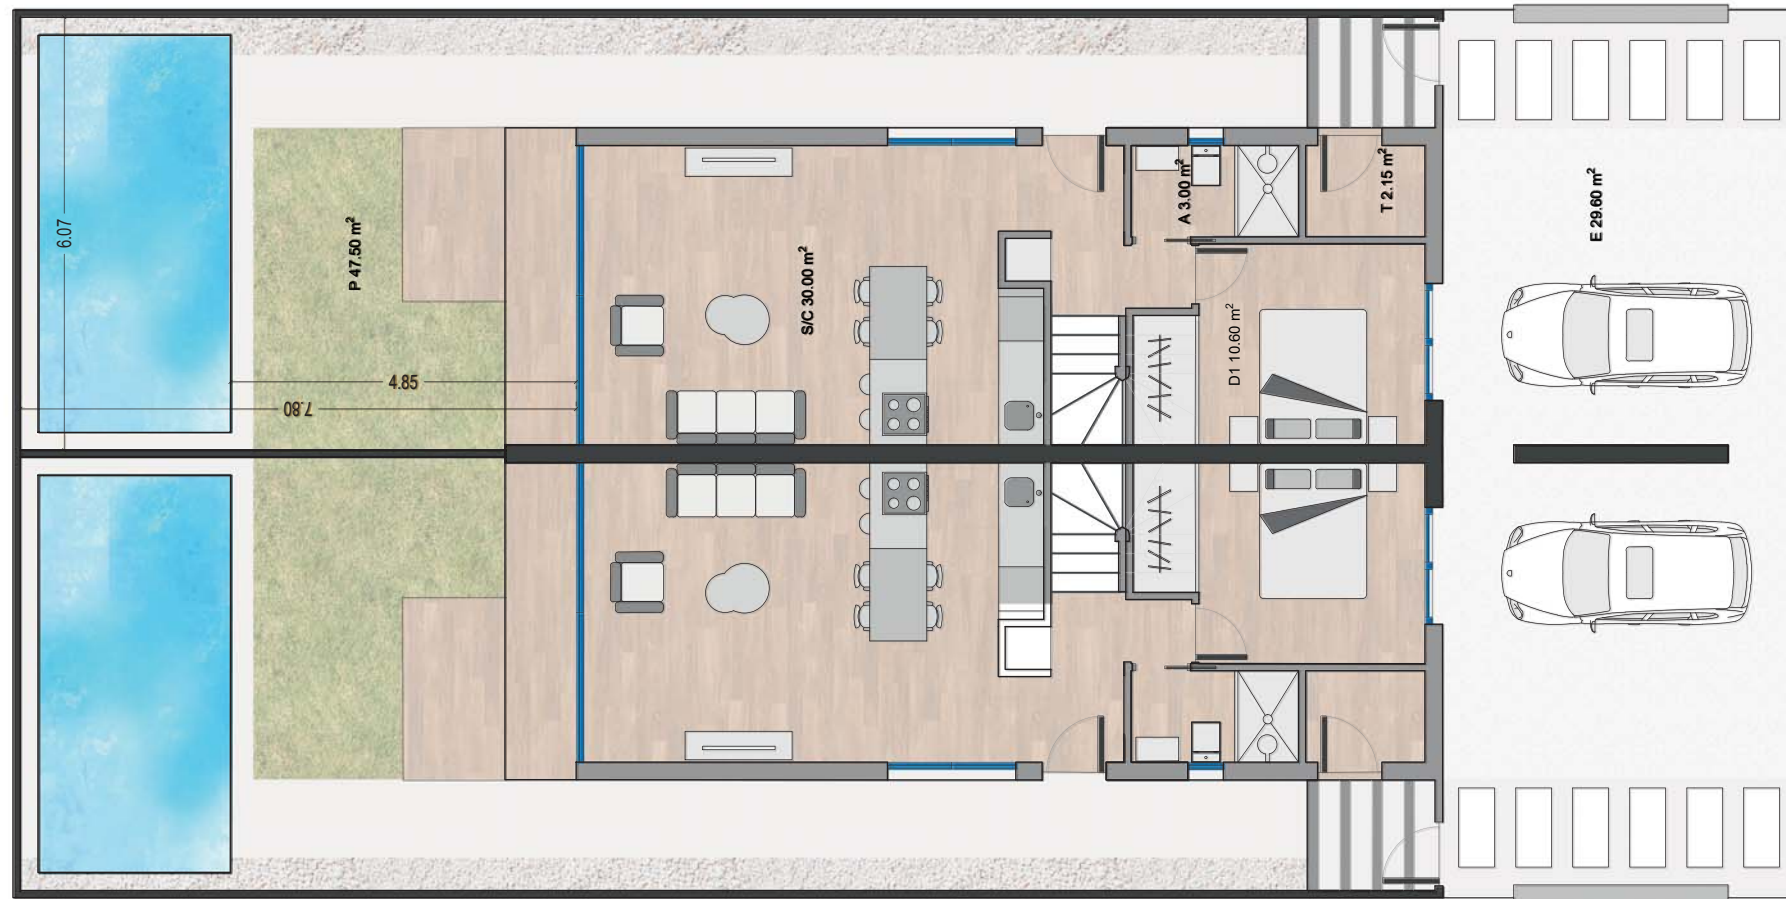

FIRST FLOOR

SECOND FLOOR

SOLARIUM

EXCLUSIVE SEMI DETACHED VILLAS
PANORAMA
 • SERENA GOLF & BEACH RESORT •

DIMENSIONS

PLOT	153 m ²
FIRST FLOOR BUILDING	55.60 m ²
SECOND FLOOR BUILDING	43.00 m ²
PORCH FF	4.45 m ²
TERRACE SF	16.70 m ²
GARDEN	92.95 m ²
SOLARIUM	43.50 m ²