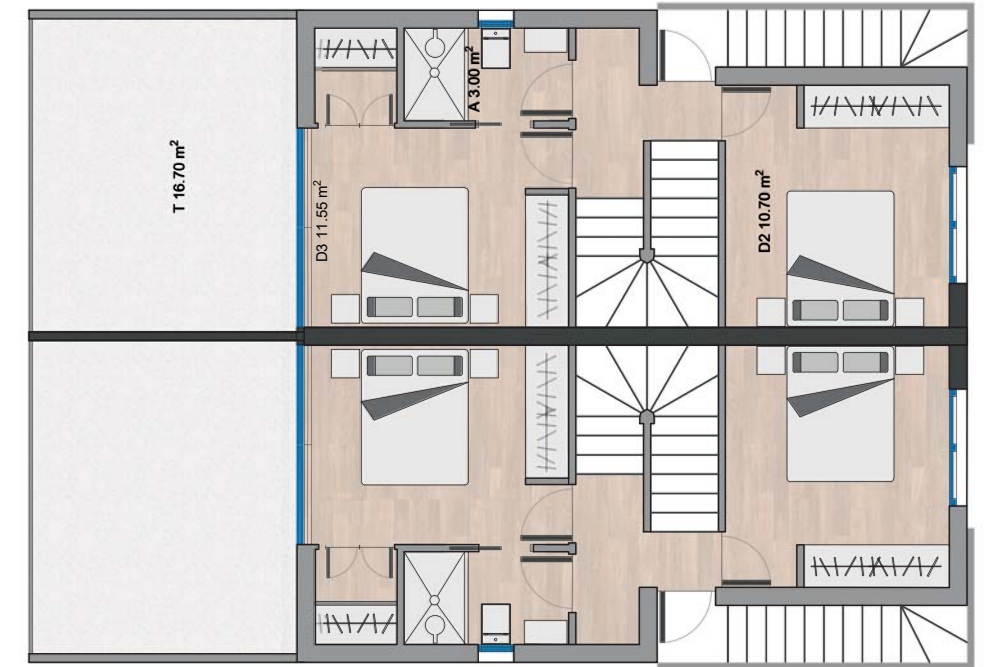

FIRST FLOOR

SECOND FLOOR

SOLARIUM

EXCLUSIVE SEMI DETACHED VILLAS
PANORAMA
 • SERENA GOLF & BEACH RESORT •

DIMENSIONS

PLOT	153 m ²
FIRST FLOOR BUILDING	55.60 m ²
SECOND FLOOR BUILDING	43.00 m ²
PORCH FF	4.45 m ²
TERRACE SF	16.70 m ²
GARDEN	92.95 m ²
SOLARIUM	43.50 m ²